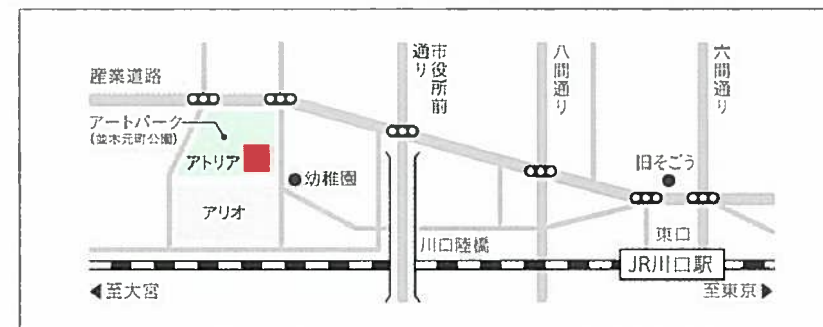

Admission: Varies by exhibitions.
(Please feel free to inquire for the details.)

Getting here: 8-minute walk from east exit of JR Kawaguchi station

ATLIA, Kawaguchi Art Gallery

1-76 Namikimotomachi Kawaguchi-city, Saitama, Japan 332-0033
TEL 048-253-0222 FAX 048-240-0525 URL <http://www.atlia.jp/>