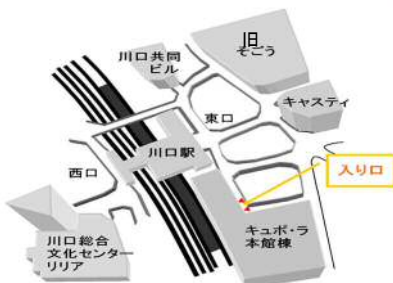

Languages : Japanese · English · Chinese · Korean · Vietnamese · Nepali · Indonesian · Tagalog · Thai
Portuguese · Spanish · **Burmese · Khmer**

Open hours : Tuesday～Saturday 9:00～12:00, 13:00～17:15 (Closed on National and New Year holidays)

※ Days listed below from 10:00～12:00, 13:00～17:00, Coordinators for International Relations · Counselors for Non-Japanese speakers will be waiting on.

Tuesday～Saturday Chinese · English
Tuesday Tagalog (P.M. only)
Wednesday Korean
2nd and 4th Saturday Vietnamese

Consultations in Turkish is available at the city office main building (1-1, Aoki 2 chome, Kawaguchi city), in front of Civic Department on every Thursday, 10:00～12:00, 13:00～16:00.

※Schedule and open hours may be unexpectedly changed

Place : Cupo-la Main building M4F. 1-1, Kawaguchi 1-chome, Kawaguchi city

TEL : 048-227-7607

外国人相談窓口

中国語

在川口市，用日语和外语为您提供川口市的信息、进行简易的生活相談和日语教室的介绍等。

对应语言：日语、英语、汉语、韩语、越南语、尼泊尔语、印度尼西亚语、他加禄语、泰语、葡萄牙语、西班牙语、
缅甸语、高棉语

受理时间：星期二～星期六的9:00～12:00、13:00～17:15（节假日、年末年初为休息日。）

※ 下面日期的10:00～12:00、13:00～17:00，由国际交流员、外国人相談员接待。

星期二～星期六 汉语、英语
每周星期二 他加禄语（只限下午）
每周星期三 韩语
第二、四个星期六 越南语

每周星期四的10:00～12:00、13:00～16:00，
在市役所本庁舎（川口市青木 2-1-1）的市民课
前，也可以用土耳其语相談。

※受理时间和日期有时会发生变更。

地点：川口市川口1-1-1 Cupo・la 本馆M4层

电话：048-227-7607